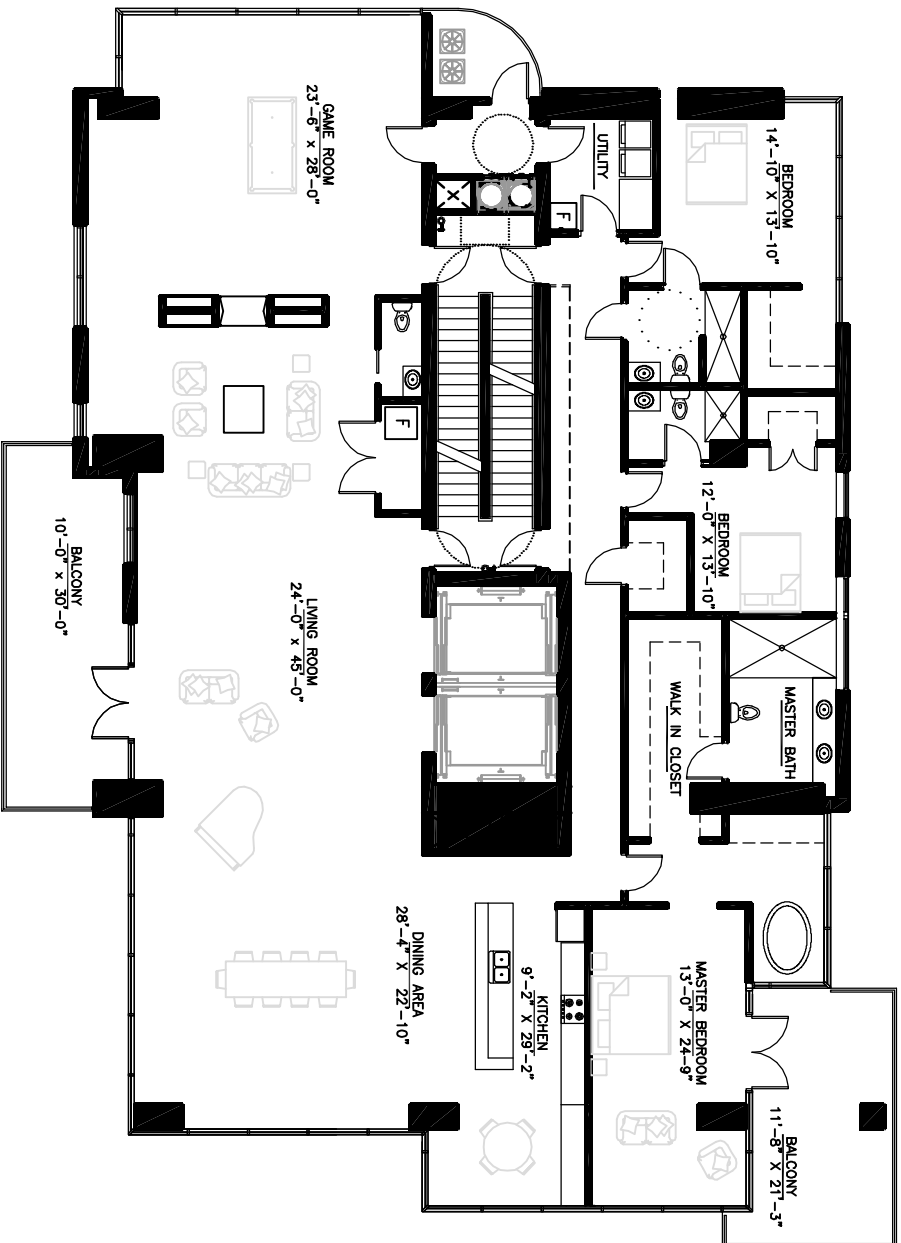

TRANSERA
1550 NORTH PROSPECT MILWAUKEE, WI

7TH - 20TH FLOORS - SINGLE UNIT OPTION
5,050 SQ. FT.